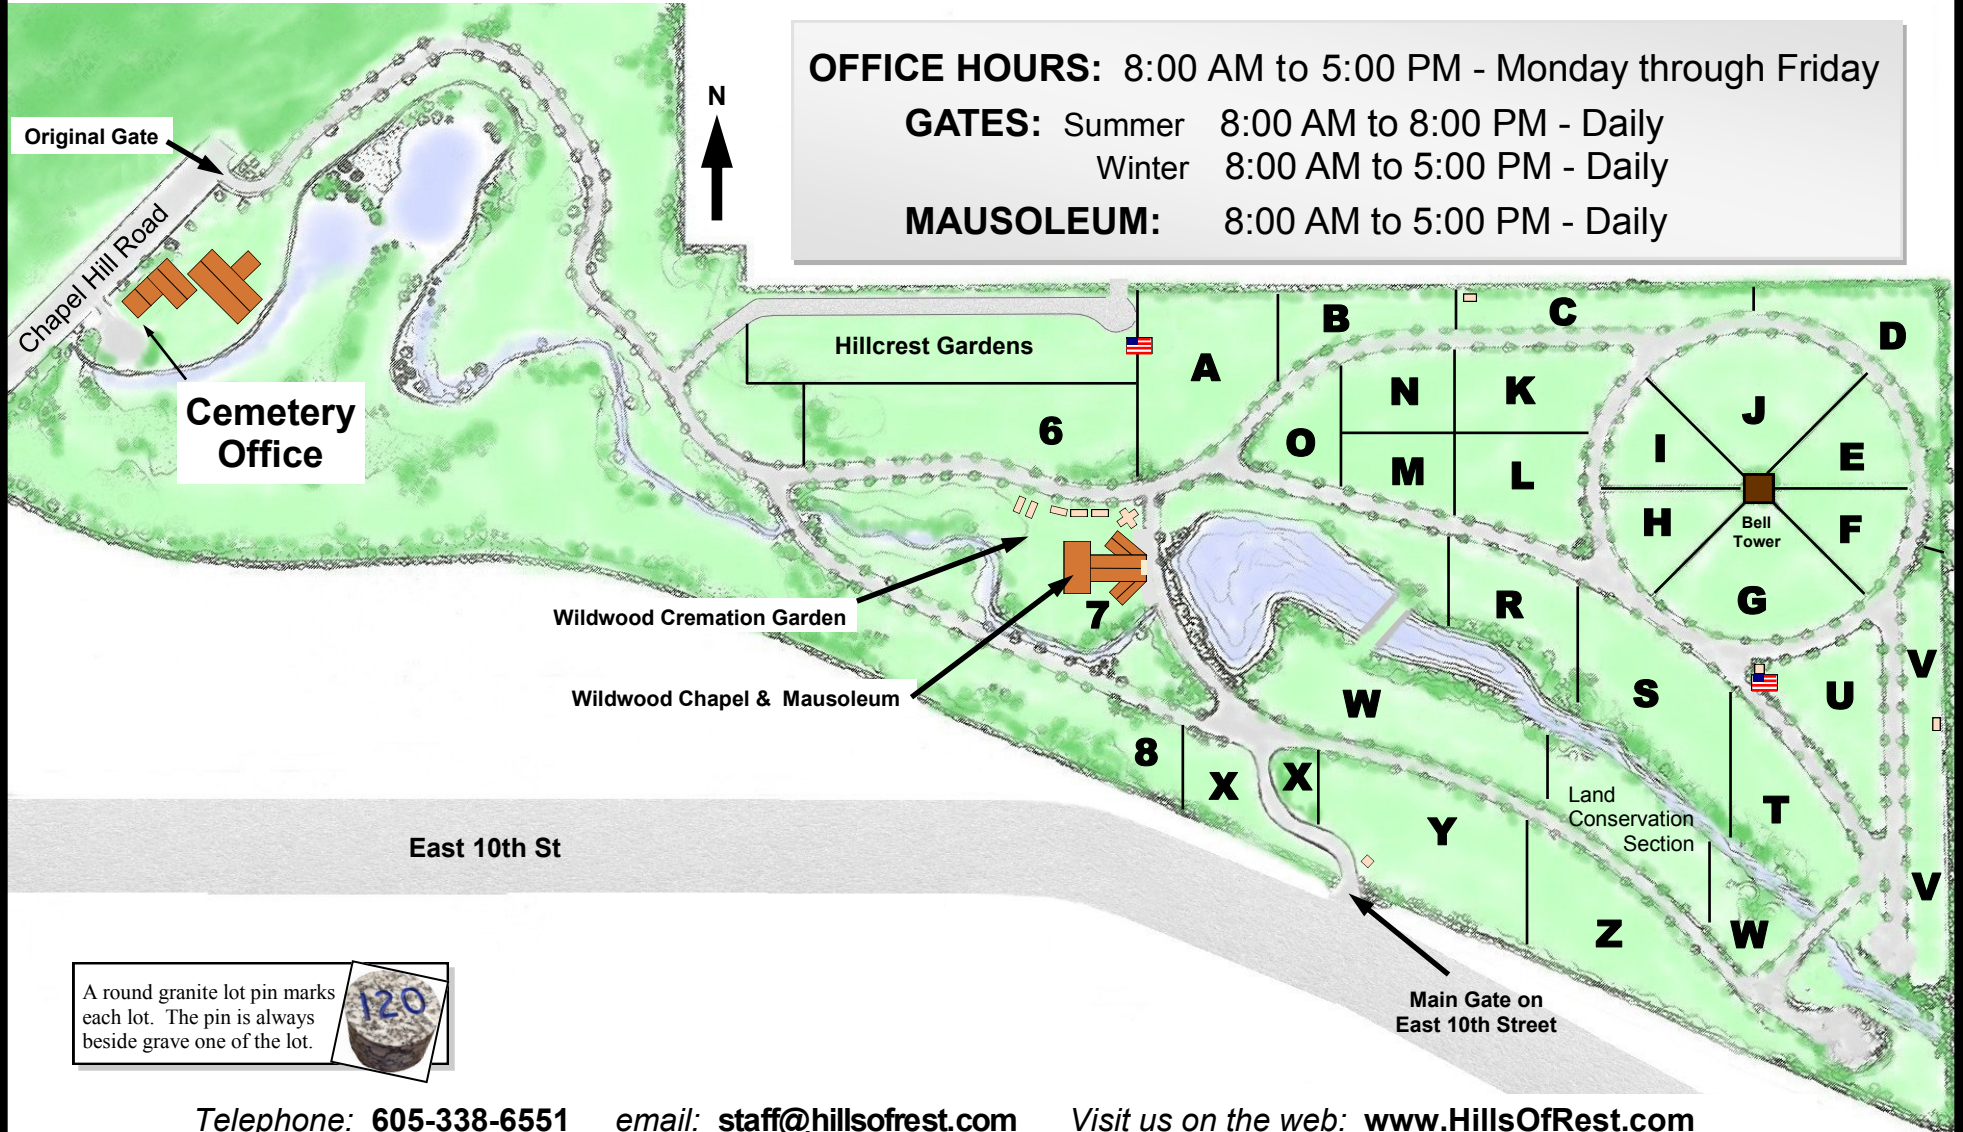

# Hills of Rest Cemetery

CREMATION GARDEN & MAUSOLEUM

300 N Chapel Hill Road, Sioux Falls, SD 57103-1106

**OFFICE HOURS:** 8:00 AM to 5:00 PM - Monday through Friday

**GATES:** Summer 8:00 AM to 8:00 PM - Daily

Winter 8:00 AM to 5:00 PM - Daily

**MAUSOLEUM:** 8:00 AM to 5:00 PM - Daily

A round granite lot pin marks each lot. The pin is always beside grave one of the lot.

Telephone: 605-338-6551

email: [staff@hillsofrest.com](mailto:staff@hillsofrest.com)